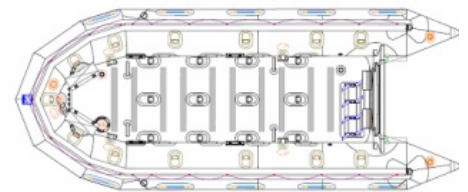

#### BETTER:

- Better lightness: around 30kg / 66lbs lighter with the H2P floor.
- Better performance with new speed tubes and new hull design. The lower tubes have been slightly enlarged and the hull redesigned to make deeper V hull.
- Better range of engine power. With the new inflatable floor the max engine power goes up to 55 HP.
- Better Comfort thanks to new set of floors. The H2P is a highly shock mitigating floor. And the newly designed aluminium anodized floor is now made of three parts stiffen up with specially adapted stringers. The 3 parts floor is easier to mount and stronger than the 4 elements one.